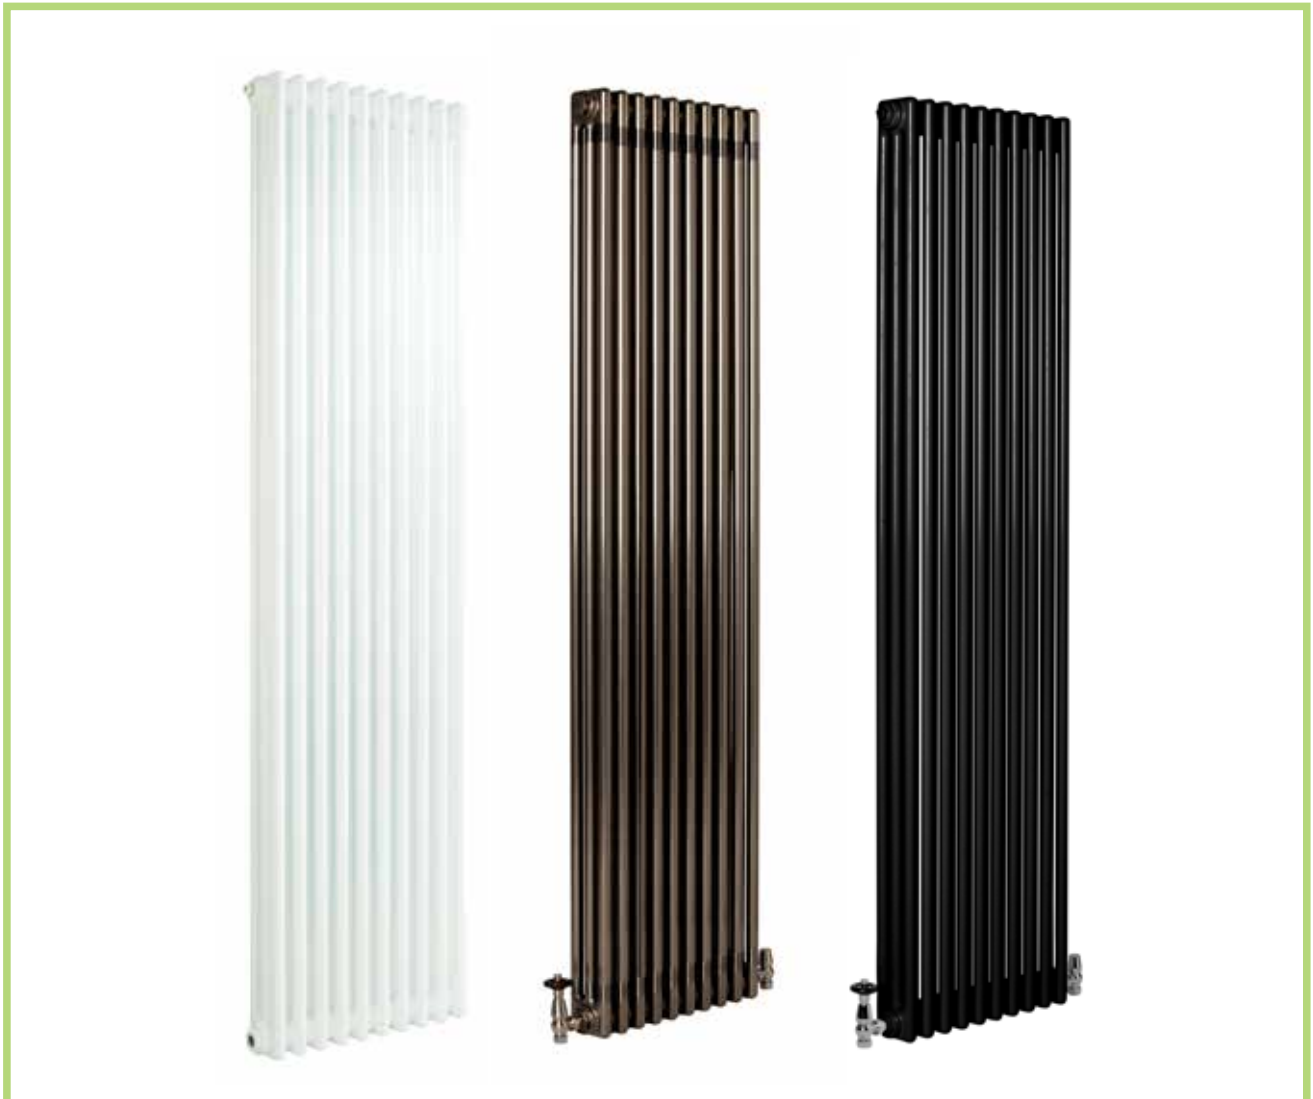

REVIVE VERTICAL 3 COLUMN

CODE	HEIGHT (MM)	WIDTH (MM)	BTU	WATTS	PIPE CENTRES	COLOUR	PRICE
U3180-10	1800	490	5664	1660	580	WHITE	€691.06
U3200-10	2000	490	6244	1830	580	WHITE	€691.06
U3180-10-RM	1800	490	5664	1660	580	RAW METAL	€841.46
U3200-10-RM	2000	490	6244	1830	580	RAW METAL	€890.24

REVIVE COLUMN RADIATOR FEET

CODE	COLOUR	PRICE
UCRFBK	BLACK (PR)	€65.00
UCRFRM	RAW METAL (PR)	€65.00
UCRFBW	WHITE (PR)	€45.00