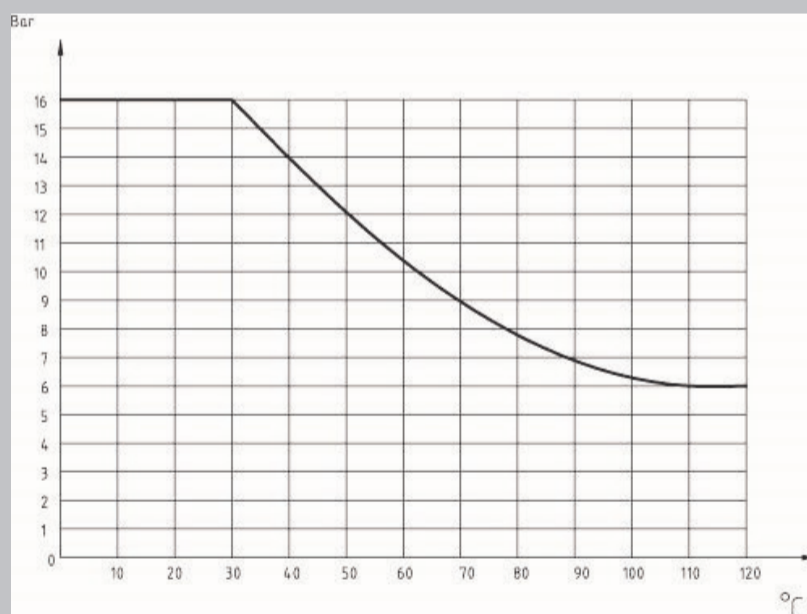

BRASS PRODUCTS ARE NOT SUITABLE FOR UNDERGROUND USE

UNIT 1C, BROOMHILL BUSINESS COMPLEX, TALLAGHT, DUBLIN, D24VP80
PH: 01 4000 000 FAX: 01 4000 001 WEB: WWW.UEL.IE