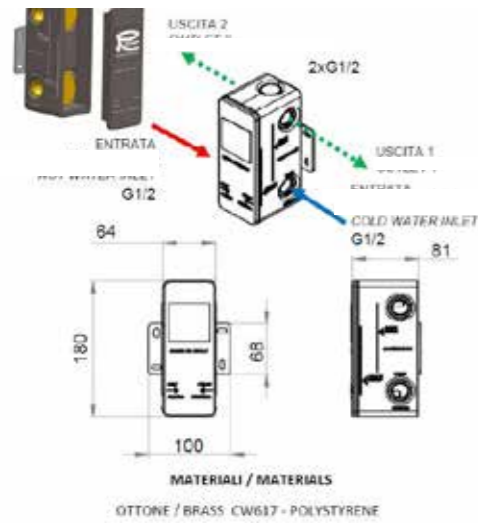

RRBOX92

NT92KB