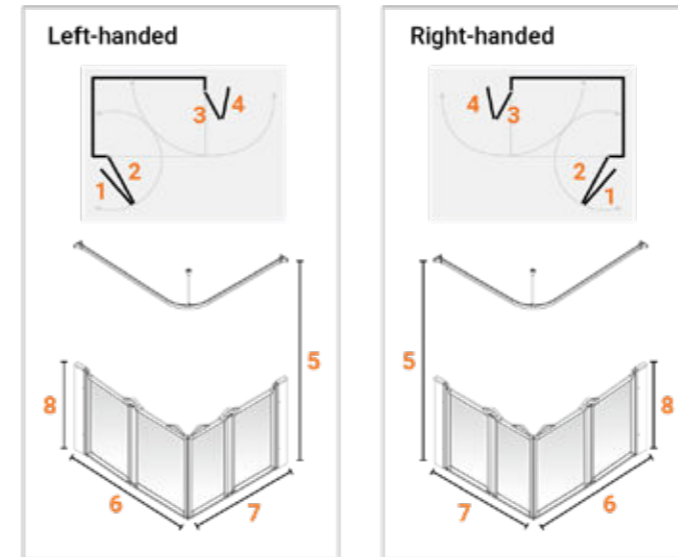

HALF HEIGHT SHOWER DOORS

Features

- + Handed & Non-handed
- + Suitable for shower trays
- + Bi-fold doors to ~'6' and ~'7' sides
- + L-shaped curtain rail supplied
- + Handles are included with Option E screens
- + Standard 1800mm wide x 1800mm drop shower curtains supplied

DIMENSIONS	HAND	1	2	3	4	5	6	7	8	CODE	Price
800 x 800mm	NH	332mm	377mm	377mm	332mm	1880mm	800mm	800mm	750mm	91041N	€ 1033
820 x 820mm	NH	342mm	387mm	387mm	342mm	1880mm	820mm	820mm	750mm	91043N	€ 1033
900 x 900mm	NH	382mm	427mm	427mm	382mm	1880mm	900mm	900mm	750mm	91045N	€ 1033
1000 x 700mm	Left	432mm	477mm	327mm	282mm	1880mm	1000mm	700mm	750mm	91047L	€ 1033
1000 x 700mm	Right	432mm	477mm	327mm	282mm	1880mm	1000mm	700mm	750mm	91047R	€ 1033
1000 x 800mm	Left	432mm	477mm	377mm	332mm	1880mm	1000mm	800mm	750mm	91319L	€ 1033
1000 x 800mm	Right	432mm	477mm	377mm	332mm	1880mm	1000mm	800mm	750mm	91319R	€ 1033
1000 x 1000mm	NH	432mm	477mm	477mm	432mm	1880mm	1000mm	1000mm	750mm	91048N	€ 1033
1200 x 700mm	Left	532mm	577mm	327mm	282mm	1880mm	1200mm	700mm	750mm	91053L	€ 1033
1200 x 700mm	Right	532mm	577mm	327mm	282mm	1880mm	1200mm	700mm	750mm	91053R	€ 1033
1200 x 820mm	Left	532mm	577mm	387mm	342mm	1880mm	1200mm	820mm	750mm	91054L	€ 1033
1200 x 820mm	Right	532mm	577mm	387mm	342mm	1880mm	1200mm	820mm	750mm	91054R	€ 1033
1200 x 900mm	Left	532mm	577mm	427mm	382mm	1880mm	1200mm	900mm	750mm	91056L	€ 1033
1200 x 900mm	Right	532mm	577mm	427mm	382mm	1880mm	1200mm	900mm	750mm	91056R	€ 1033
1200 x 1200mm	NH	532mm	577mm	577mm	532mm	1880mm	1200mm	1200mm	750mm	91055N	€ 1273

HALF HEIGHT SHOWER DOORS

Our complete range of half-height care shower screen solutions for both alcove and corner installations can help you create the perfect showering environment. With lifetime guarantees you can be assured of the best quality available.

Designed and developed with healthcare, installation and technical professionals this range of solutions for tray or wet room installations that provide ease of use, ease of installation and raise the bar on quality to ensure a longer life.

Please note: Bottom door seals are water barriers, not water proof. If using a curtain, it should be long enough to protect the doors seals.

Please note: Compensators are set at mid point giving 14.5mm in and out adjustment on one side. Screen width needs to be less than the length of the tray and provide adequate access for user. Screens only suitable for Pipe Duct Trays.

All prices include VAT