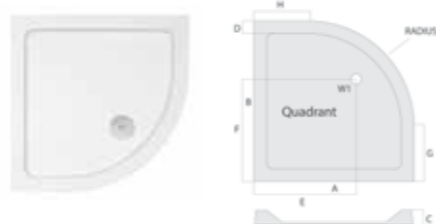

ELEMENTS SHOWER TRAYS

The Elements range of low profile shower trays are only 40mm high and they lend themselves to the latest bathroom trends and includes all the benefits of a solid cast stone shower tray. These shower trays suit any installation and makes it quick and easy to install.

FEATURES

- + 40% Lighter than a high wall stone resin tray
- + Solid cast stone shower tray
- + Made with WRAS approved phthalate free materials
- + 25 years guarantee
- + ABS finish
- + Waste position - W1

All shower trays come with fluidmaster shower waste as standard.

QUADRANT TRAY								
DIMENSIONS	C	D	E	F	G	H	CODE	Price
800 x 800mm	40	65	500	500	250	250	Q800L	€ 210
900 x 900mm	40	65	600	600	350	350	Q900L	€ 210
1000 x 1000mm	40	65	700	700	450	450	Q1000L	€ 320

OFFSET QUADRANT TRAY									
DIMENSIONS	SIDE	C	D	E	F	G	H	CODE	Price
900 x 800mm	LEFT	40	65	510	600	250	350	Q980LL	€ 240
900 x 800mm	RIGHT	40	65	510	600	250	350	Q980LR	€ 240
1000 x 800mm	LEFT	40	65	510	700	250	450	Q108LL	€ 250
1000 x 800mm	RIGHT	40	65	510	700	250	450	Q108LR	€ 250
1200 x 800mm	LEFT	40	65	510	900	250	650	Q128LL	€ 300
1200 x 800mm	RIGHT	40	65	510	900	250	650	Q128LR	€ 300
1200 x 900mm	LEFT	40	65	610	900	350	650	Q129LL	€ 315
1200 x 900mm	RIGHT	40	65	610	900	350	650	Q129LR	€ 315

SQUARE TRAY						
DIMENSIONS	C	D	E	F	CODE	Price
700 x 700mm	40	65	190	350	S700L	€ 190
760 x 760mm	40	65	190	380	S760L	€ 190
800 x 800mm	40	65	190	400	S800L	€ 190
900 x 900mm	40	65	190	450	S900L	€ 230
1000 x 1000mm	40	65	190	500	S1000L	€ 280

ELEMENTS SHOWER TRAYS

The Elements range of low profile shower trays are only 40mm high and they lend themselves to the latest bathroom trends and includes all the benefits of a solid cast stone shower tray. These shower trays suit any installation and makes it quick and easy to install.

FEATURES