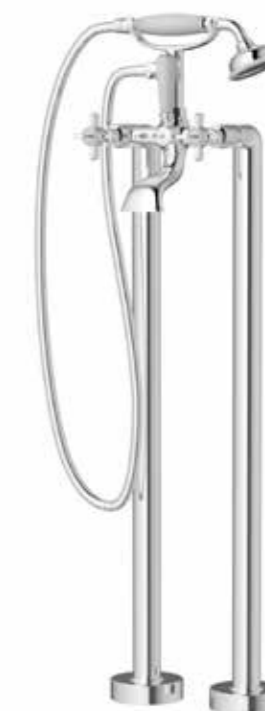

FREE STANDIND BATH MIXER

€ 560

CTHEFSBSM

Minimum Operating Pressure 1+bar

All prices include VAT

Always consult your installer to ensure your site conditions meet minimum operating pressure requirements