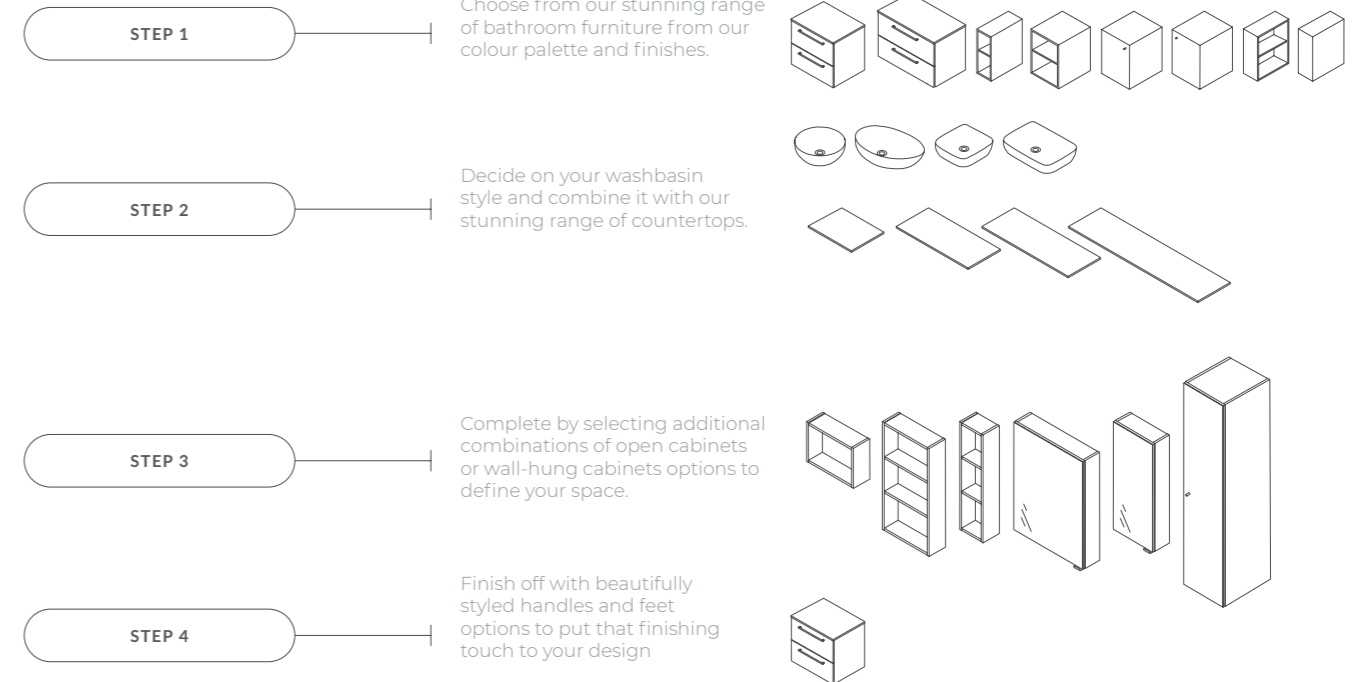

THE STEPS ARE SIMPLE:

ROCKLITE
TECHNOLOGY

INNOVATIVE PRODUCTION TECHNOLOGY USED TO CREATE REFINED FORMS WITH INCREASED DURABILITY

silver protect
TECHNOLOGY

LONG-LASTING PROTECTION FROM HARMFUL BACTERIA

AQUASAFE

INCREASED MOISTURE PROTECTION TECHNOLOGY